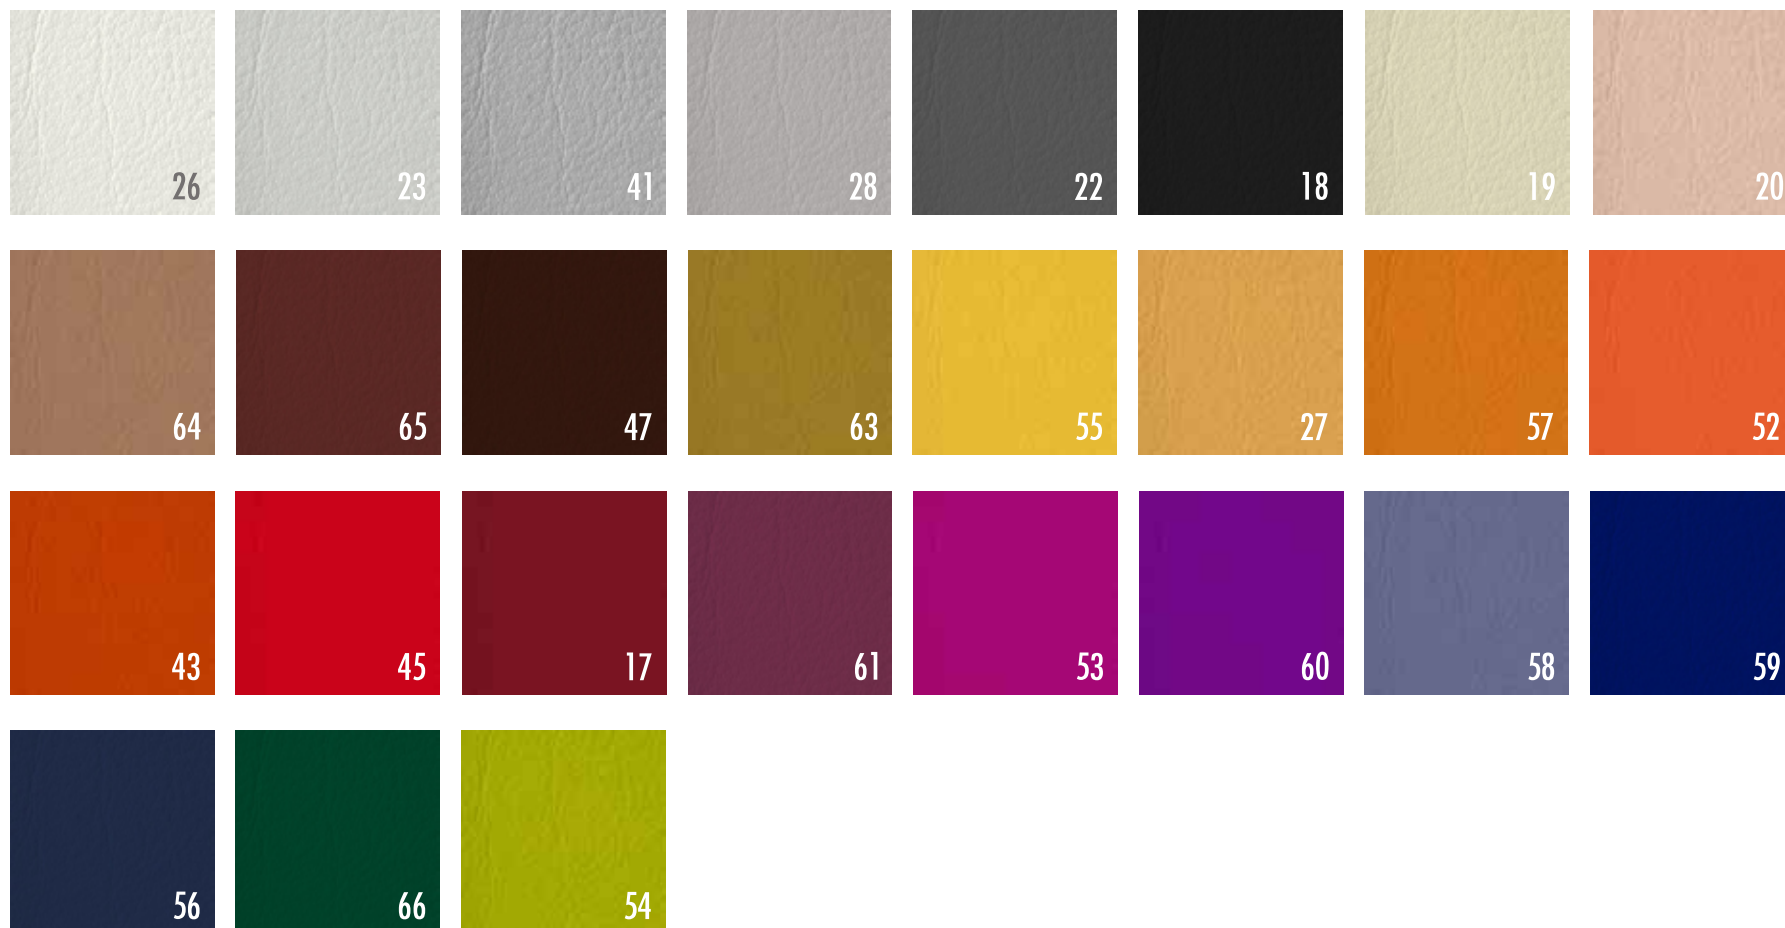

LAMINATI FINITURE
laminata sheet selected finishes

LACCATO sistema NCS
 lacquered NCS System

NATURAL COLOR SYSTEM
www.ncscolour.com

LEGNI
woods

PIETRE E ACCIAIO
stone and steel

PIETRE E ACCIAIO
stones and steel

COLORI SKAI GOFFRATI
embossed skai colours

COLORI SKAI GOFFRATI VARI
various embossed skai colours

COLORI SKAI LUCIDI
glossy skai colours

COLORI SKAI BRILLANTI
bright skai colours

COLORI SKAI DELUXE
deluxe skai colours