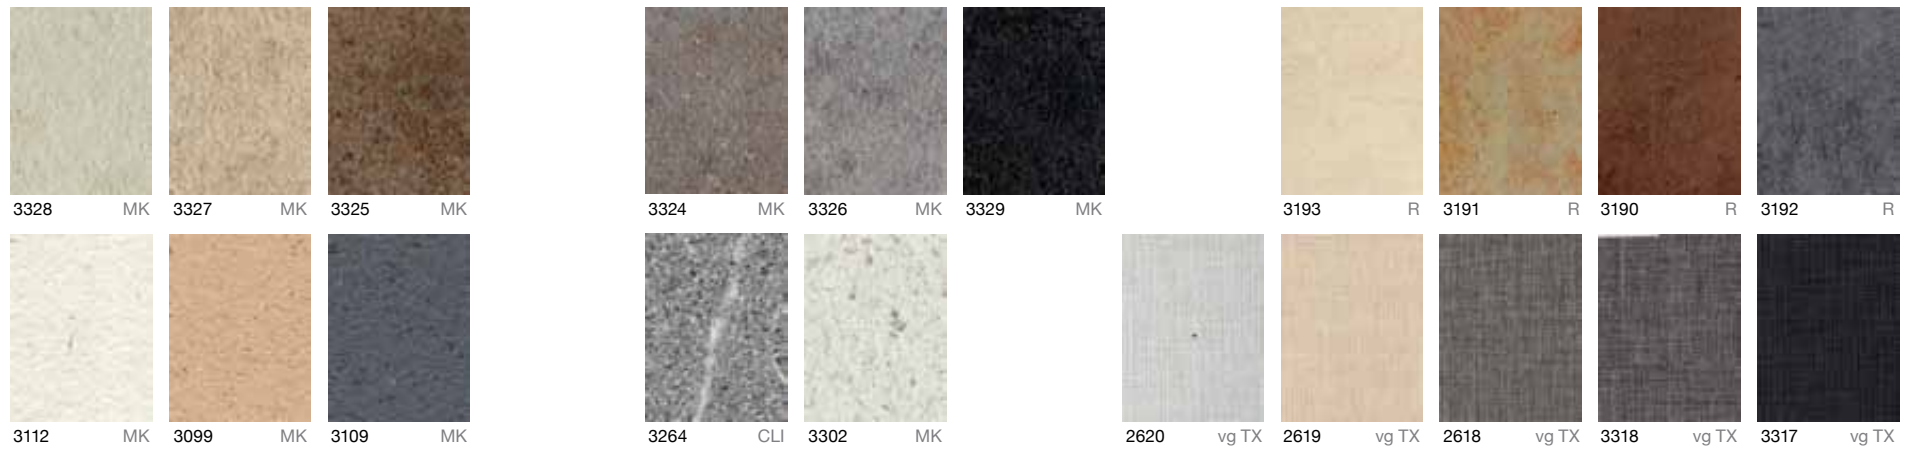

LAMINATI FINITURE
laminata sheet selected finishes

LACCATO sistema NCS
 lacquered NCS System

NATURAL COLOR SYSTEM
www.ncscolour.com

LEGNI
woods

PIETRE E ACCIAIO
stone and steel

PIETRE E ACCIAIO
stones and steel

COLORI SKAI GOFFRATI
embossed skai colours

COLORI SKAI GOFFRATI VARI
various embossed skai colours

COLORI SKAI LUCIDI
glossy skai colours

COLORI SKAI BRILLANTI
bright skai colours

COLORI SKAI DELUXE
deluxe skai colours